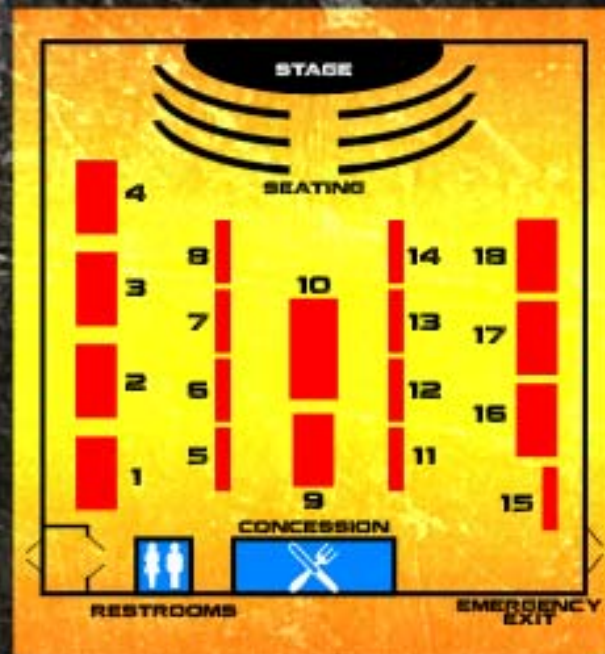

Directions From SE 15th Exit
Take the SE 15th exit and proceed south to SE 24th St. Turn left and follow that directly into Legion Park and the Expo.

Brochures designed by:
JASMINE DIGITAL GRAPHICS
Weatherford, OK 580-774-2949 jasminedg.com